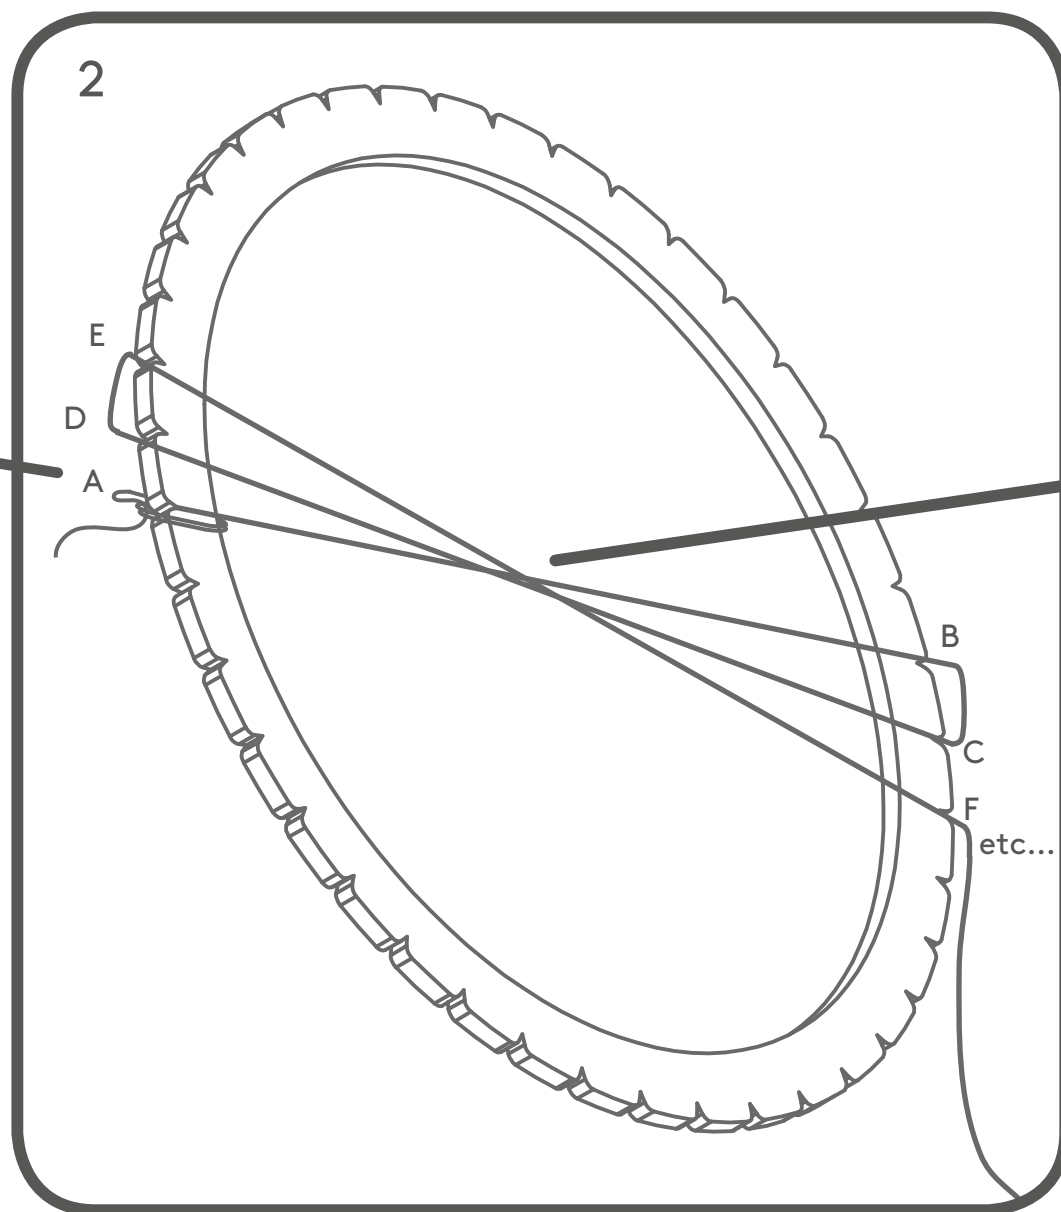

# Weaving frame round

Use warp yarn 12/6

1 Start

3 End