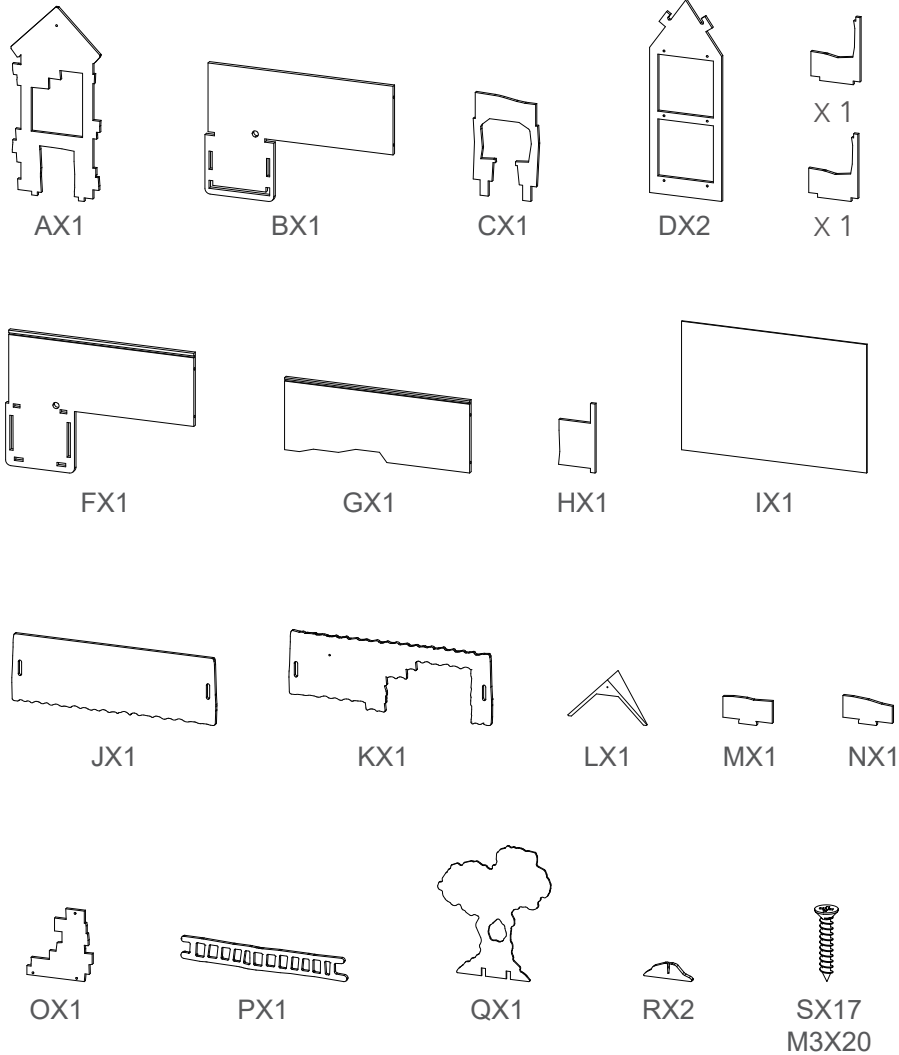

Pippi
LONGSTOCKING

44.3835 PIPPI VILLEKULLA COTTAGE

Warning! Adult assembly required. For the safe use of the toy - please make sure to follow all the steps in the instruction carefully to avoid choking hazard with small parts after assembly.